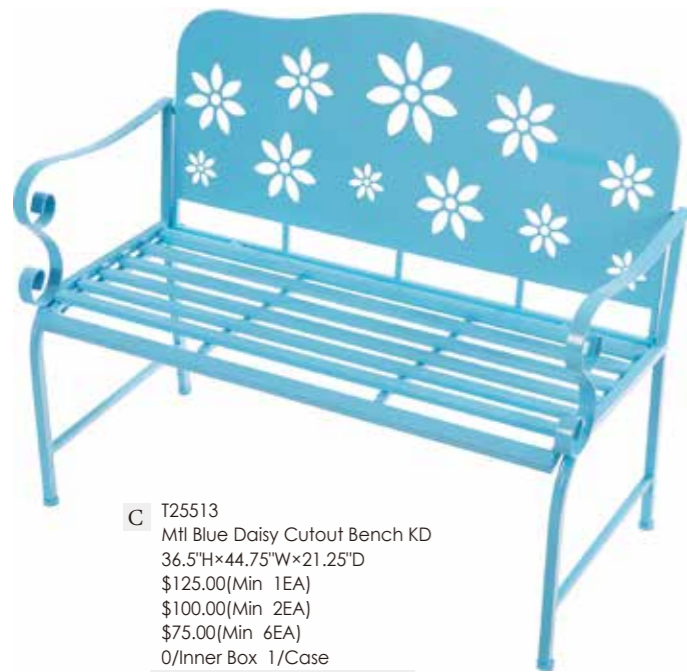

**B** T25514  
Mtl Ant Blk 2-Bird Bench KD  
35.8"H×40"W×22.25"D  
\$125.00(Min 1EA)  
\$100.00(Min 2EA)  
\$75.00(Min 6EA)  
0/Inner Box 1/Case  
**Weight Limited:Up to 300 lbs**

**C** T25513  
Mtl Blue Daisy Cutout Bench KD  
36.5"H×44.75"W×21.25"D  
\$125.00(Min 1EA)  
\$100.00(Min 2EA)  
\$75.00(Min 6EA)  
0/Inner Box 1/Case  
**Weight Limited:Up to 300 lbs**