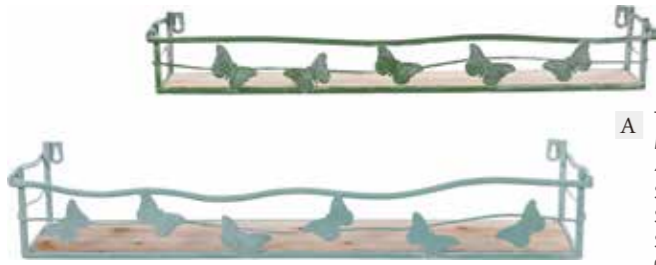

**O** E25338  
Mtl Tan/Wht/Slate Tall Votive Stand 3 Asst  
8.75"Hx4.25"Wx4.25"D  
\$6.50(Min 12EA)  Candle  
\$5.20(Min 24EA)  Not Included  
\$3.90(Min 48EA)  
0/Inner Box 12/Case

**A** T25468  
Mtl TI/Gr Btrfly Shelf Wall S/2  
4.25"Hx25.75"Wx4.75"D  
\$20.00(Min 2SET)  
\$16.00(Min 4SET)  
\$12.00(Min 12SET)  
0/Inner Box 2/Case