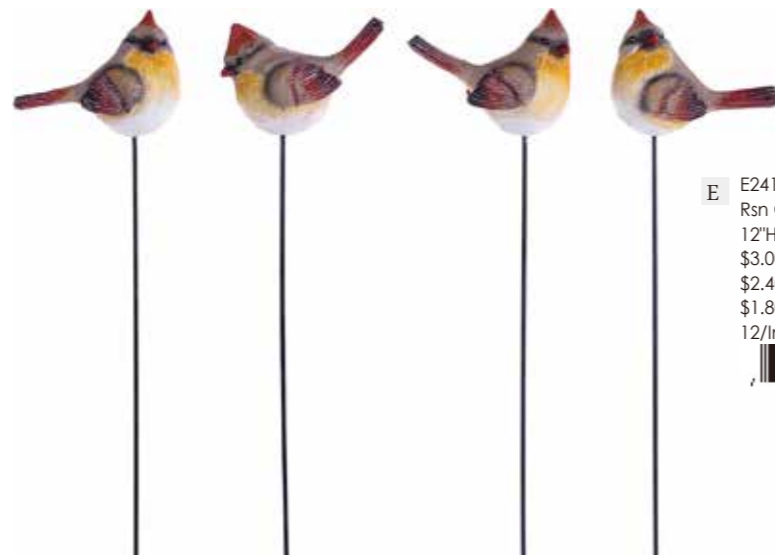

E E24147
Rsn Cardinal Female Pick 4 Asst
12"Hx2.5"Wx1.25"D
$3.00(Min 12EA)
$2.40(Min 36EA)
$1.80(Min 144EA)
12/Inner Box 144/Case