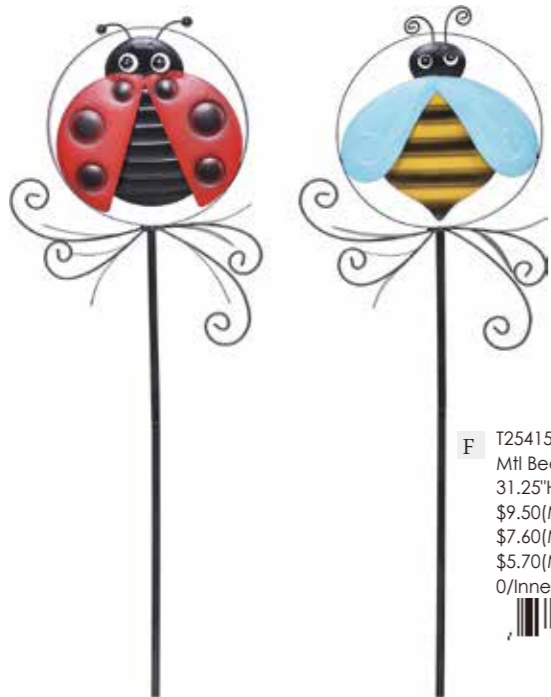

F T25415
Mtl Bee/Ladybug Circle Stake 2 Asst
31.25"H×9.75"W×1.5"D
$9.50(Min 6EA)
$7.60(Min 12EA)
$5.70(Min 24EA)
0/Inner Box 6/Case