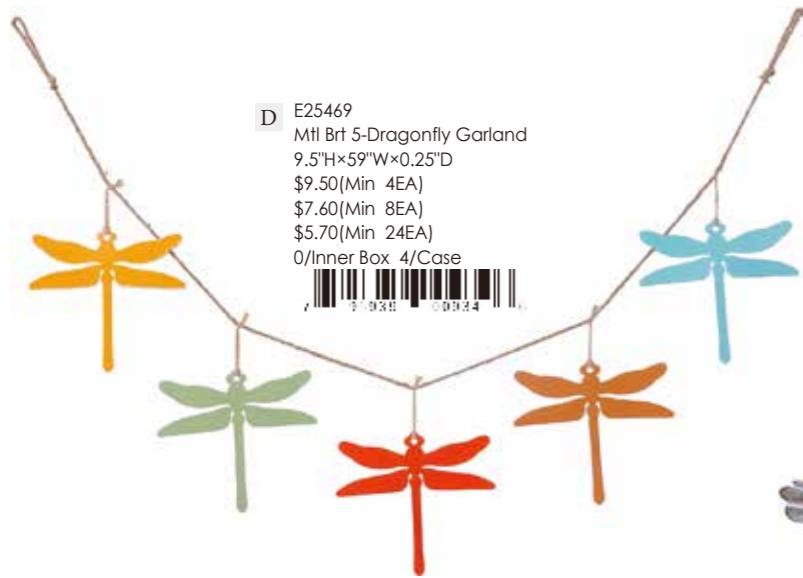

D E25469
Mtl Brt 5-Dragonfly Garland
9.5"Hx59"Wx0.25"D
$9.50(Min 4EA)
$7.60(Min 8EA)
$5.70(Min 24EA)
0/Inner Box 4/Case